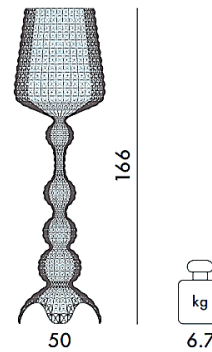

Kabuki

The Kabuki floor lamp is injection moulded. The technology used makes it possible to create a woven structure similar to lace with a unique perforated surface through which the light is diffused. Available in indoor and outdoor versions.

Brand: **KARTELL**

Item type: Outdoor Floor Lamp

Item code: 9185/03

Designer: Ferruccio Laviani

Color: White

Dimension: Ø50 x 166 cm

Click the link for more option and finishes:

https://www.kartell.com/ROW/lighting/kabuki/09180?variantName=x_colorVariant&variantValue=B5